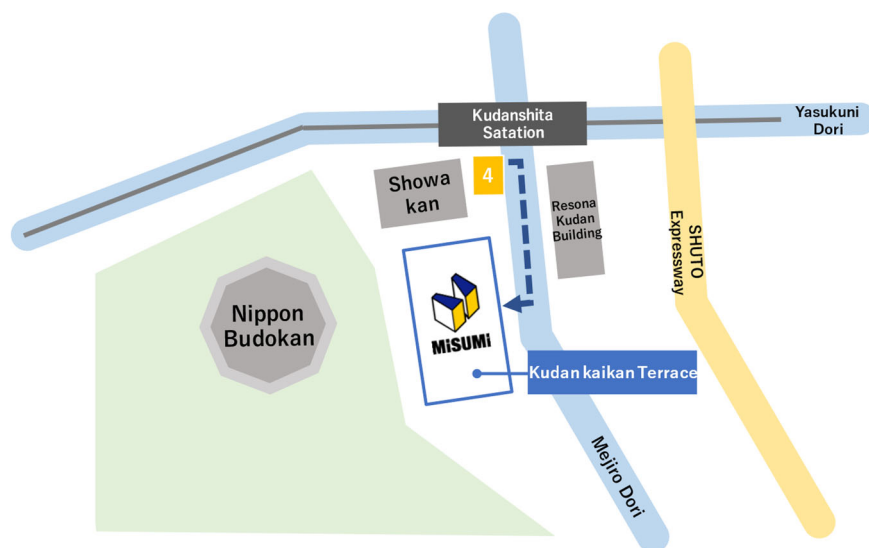

#### 4. Accessibility

Kudan Kaikan Terrace

Kudan Kaikan Terrace, 1-6-5 Kudan Minami, Chiyoda-ku, Tokyo

Kudanshita Station / 1 minute walk from Exit 4 of Kudanshita Station on Tokyo Metro Hanzomon Line, Tozai Line and Toei Shinjuku Line.